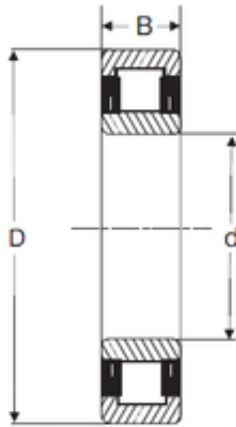

NTN BEARING CORP.OF CANADA LTD.

60 mm x 110 mm x 22 mm SIGMA NU 212
cylindrical roller bearings

Bearing No. NU 212

Dimensione	60x110x22 mm
Marchio	SIGMA
Diametro del foro	60 mm
Diametro esterno	110 mm
Larghezza	22 mm
d	60 mm
D	110 mm
B	22 mm
C	22 mm

NU 212 Bearing 2D drawings and 3D CAD models