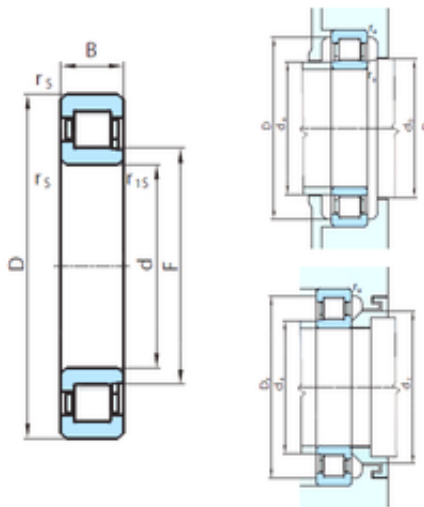

# NTN BEARING CORP.OF CANADA LTD.

240 mm x 440 mm x 72 mm PSL NJ248  
cylindrical roller bearings

Bearing No. NJ248

Size	240x440x72 mm
Bore Diameter	240 mm
Outer Diameter	440 mm
Width	72 mm
d	240 mm
F	295 mm
D	440 mm
B	72 mm
C	72 mm
dc min	346 mm
b	16 mm
b1	29,5 mm
d2	315 mm
r min.	4 mm
r1 max.	4 mm
S	2 mm
da min.	258 mm
da max	293 mm
Da max.	422 mm
db min	298 mm
ra max.	3 mm
Weight	55,18 Kg
Basic dynamic load rating (C)	944 kN
Basic static load rating (C0)	1280 kN
(Grease) Lubrication Speed	1300 r/min

NJ248 Bearing 2D drawings and 3D CAD models