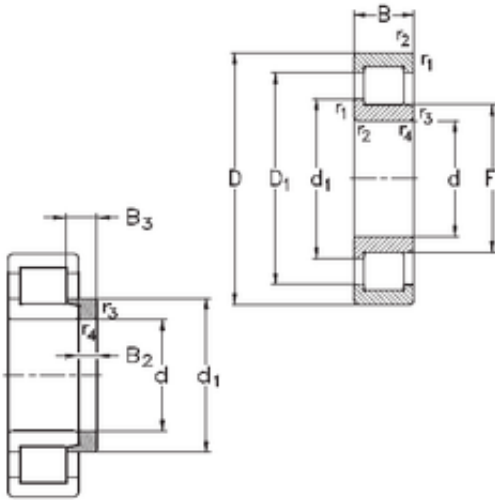

# NTN BEARING CORP.OF CANADA LTD.

150 mm x 270 mm x 45 mm NKE NJ230-E-MA6+HJ230-E cylindrical roller bearings

Bearing No. NJ230-E-MA6+HJ230-E

NJ230-E-MA6+HJ230-E Bearing 2D drawings and 3D CAD models

Size	150x270x45 mm
Bore Diameter	150 mm
Outer Diameter	270 mm
Width	45 mm
d	150 mm
F	182 mm
D	270 mm
B	45 mm
C	45 mm
d1	193,7 mm
r1 min.	3 mm
r2 min.	3 mm
r3 min.	3 mm
r4 min.	3 mm
B2	12 mm
B3	19,5 mm
D1	233,5 mm
S	2,5 mm
Weight	13,1 Kg
Basic dynamic load rating (C)	500 kN
Basic static load rating (C0)	597 kN