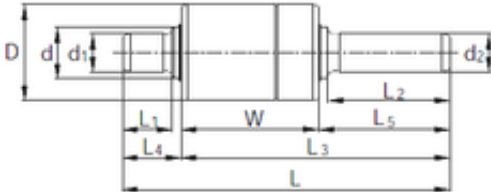

## KBC RW357002 complex bearings

Bearing No. RW357002

RW357002 Bearing 2D drawings and 3D CAD models

|                |           |
|----------------|-----------|
| Outer Diameter | 35 mm     |
| D              | 35 mm     |
| d              | 18 mm     |
| L4             | 16.5 mm   |
| L5             | 37.106 mm |
| L2             | 34.5 mm   |
| L3             | 76 mm     |
| d1             | 15.918 mm |
| d2             | 12 mm     |
| L              | 92.5 mm   |
| L1             | 14 mm     |
| W              | 38.894 mm |