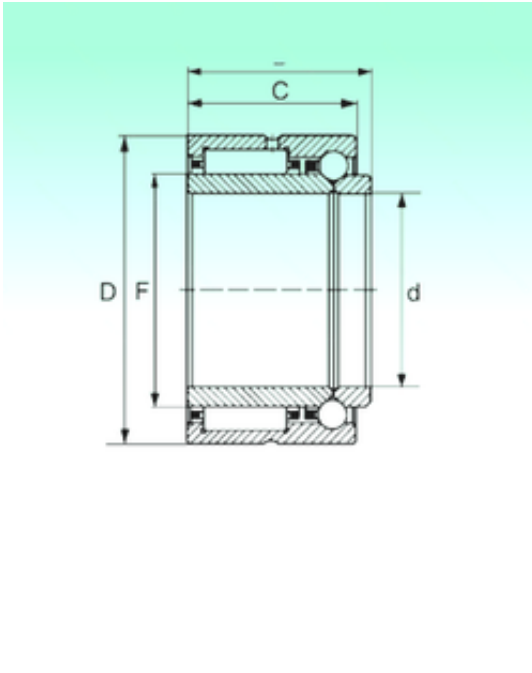

# NTN BEARING CORP.OF CANADA LTD.

NKIB 5902 Bearing 2D drawings and 3D CAD models

15 mm x 28 mm x 20 mm 15 mm x 28 mm x 20 mm NBS NKIB 5902 complex bearings

Bearing No. NKIB 5902

Size	15x28x20 mm
Bore Diameter	15 mm
Outer Diameter	28 mm
Width	20 mm
d	15 mm
F	20 mm
D	28 mm
B	20 mm
C	18 mm
Weight	0,052 Kg
Dynamic load rating radial (C)	10,07 kN
Dynamic load rating axial (C)	2,223 kN
Static load rating radial (C0)	12,9 kN
Static load rating axial (C0)	2,613 kN