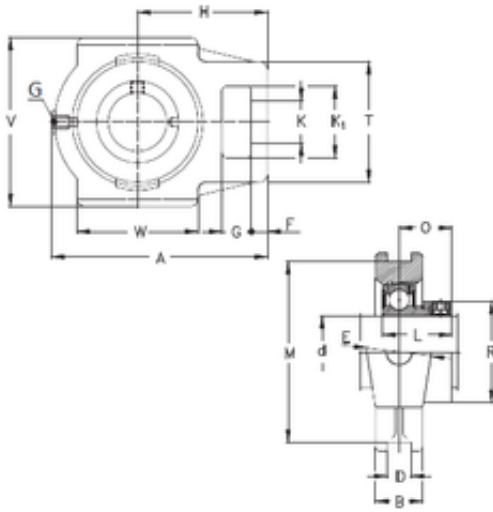

# NTN BEARING CORP.OF CANADA LTD.

90 mm x 32 mm x 66 mm NKE RTUEO 90 bearing units

Bearing No. RTUEO 90

Bore Diameter	90 mm
d	90 mm
V	255 mm
K1	106 mm
O	65,5 mm
A	312 mm
B	66 mm
D	32 mm
E	110 mm
F	30 mm
G	46 mm
H	192 mm
K	57 mm
L	101 mm
M	228 mm
R	132 mm
T	160 mm
W	165 mm
Thread (G)	R1/8 "

RTUEO 90 Bearing 2D drawings and 3D CAD models