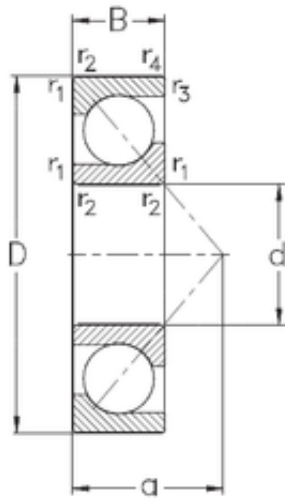

NTN BEARING CORP.OF CANADA LTD.

90 mm x 160 mm x 30 mm NKE 7218-BECB-MP angular contact ball bearings

Bearing No. 7218-BECB-MP

Size	90x160x30 mm
Bore Diameter	90 mm
Outer Diameter	160 mm
Width	30 mm
d	90 mm
D	160 mm
B	30 mm
C	30 mm
Angle ()	40 °
a	67 mm
r1 min.	2 mm
r2 min.	2 mm
r3 min.	1 mm
r4 min.	1 mm
Weight	2,4 Kg
Basic dynamic load rating (C)	107 kN
Basic static load rating (C0)	88 kN

7218-BECB-MP Bearing 2D drawings and 3D CAD models